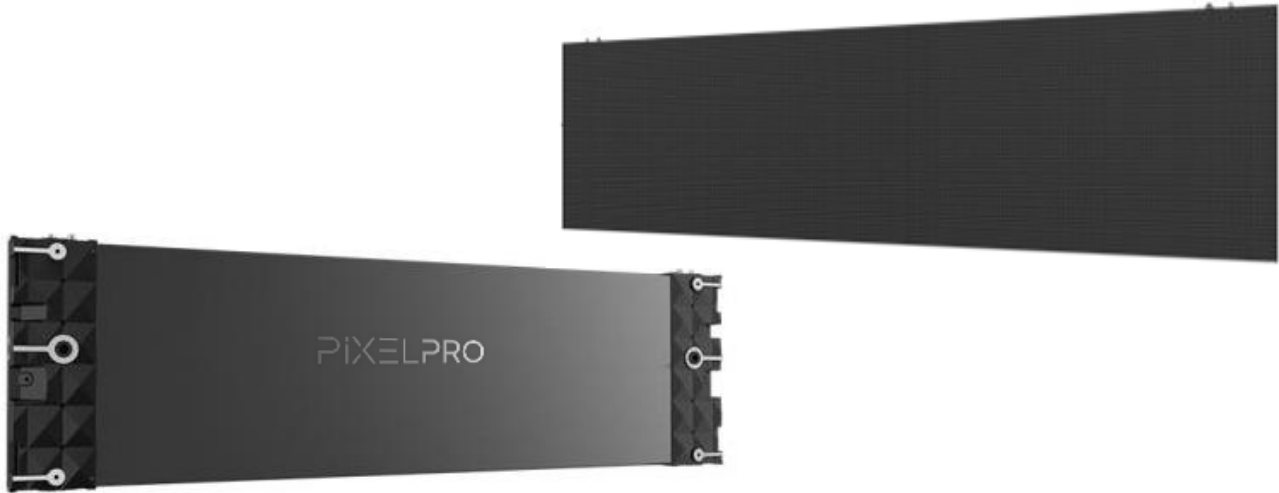

PIXELPRO

SPECIFICATION SHEET

Panorama Series

Model Name	Panorama-1.9	Panorama-2.6	Panorama-3.1	Panorama-3.9
Pixel Pitch	1.9mm	2.6mm	3.1mm	3.9mm
Pixel Density	262,144	147,456	102,400	65,536
LED Type	SMD1010	SMD2121	SMD2121	SMD2121
Module Size	250*250	250*250	250*250	250*250
Viewing Angle	H140/V140	H140/V140	H140/V140	H140/V140
Brightness (nits)	700	800	1200	1200
Grey Scale	14 Bit	14 Bit	14 Bit	14 Bit
Refresh Rate (Hz)	2400	3840	3840	3840
Maximum Power Draw	134w	134w	134w	134w
Average Power Draw	54w	54w	54w	54w
Cabinet Size (mm)	750*250*42	1000*250*42	1000*250*42	1000*250*42
Cabinet Weight	10.6 lbs	13.3 lbs	13.3 lbs	13.3 lbs
Cabinet Resolution (Pixels)	384*128	384*96	320*80	256*64
Input Voltage	AC 110-240V	AC 110-240V	AC 110-240V	AC 110-240V
Working Temperature	-5°F ~ 122°F	-5°F ~ 122°F	-5°F ~ 122°F	-5°F ~ 122°F
Working Humidity(RH)	10%-90%	10%-90%	10%-90%	10%-90%
Ingress Protection	IP20	IP20	IP20	IP20
Estimated Life Span	50,000+ Hours	50,000+ Hours	50,000+ Hours	50,000+ Hours
Maintenance	Front	Front	Front	Front
Rigging Options	Wall Mount	Wall Mount	Wall Mount	Wall Mount